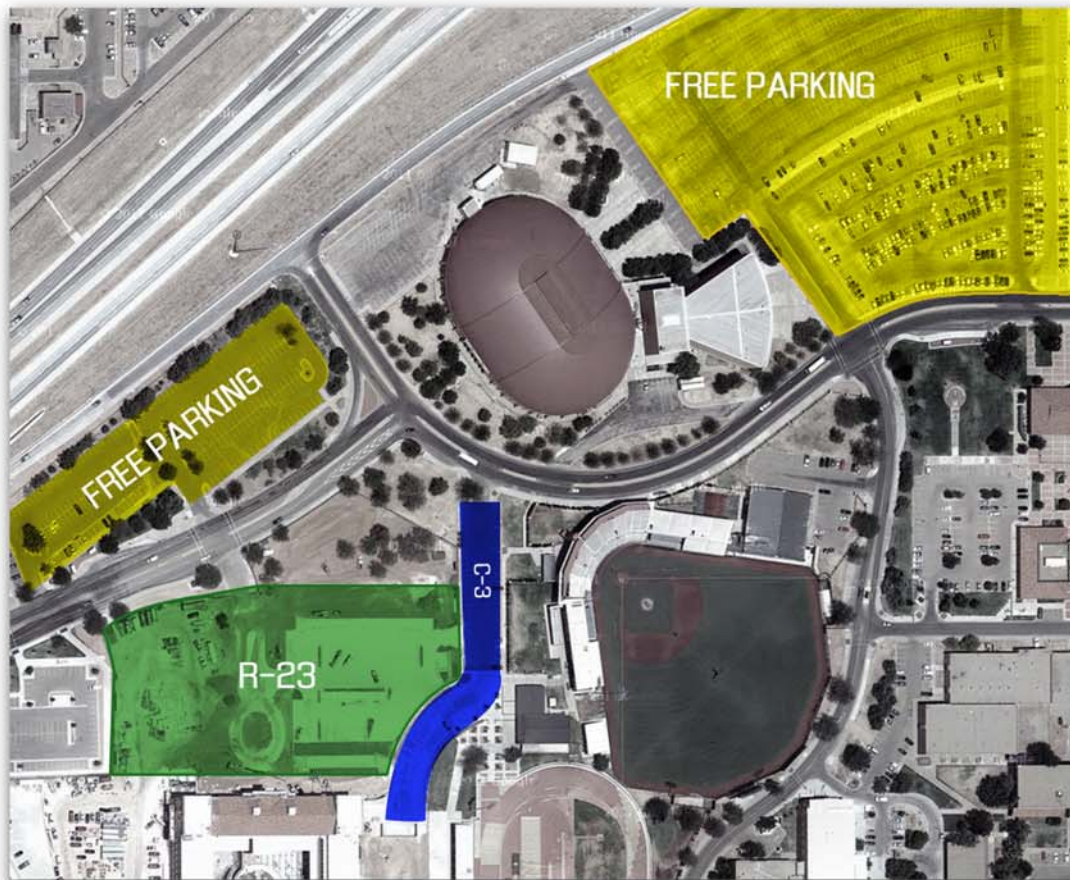

## **PRIORITY WEEKEND BASEBALL PARKING OPTIONS FOR THE 2012 SEASON!**

Red Raider Club members holding baseball season tickets may request baseball priority parking beginning at the \$200 Red Raider Scholarship Fund (RRSF) level.

### **Request your parking:**

1. Confirm your 2012 baseball season tickets are secured.
2. Review the parking map and the corresponding minimum donation level. Please keep in mind that the minimum RRSF contribution level is a per space requirement.
3. Parking permits also require a \$50 (per space) permit fee.
4. Contact the Red Raider Club to order your baseball priority parking:
  - 806-742-1196
  - 1-877-554-3850
  - rrc@ttu.edu

**FREE PARKING**

**R-23**  
\$200 RRSF DONORS

**C-3**  
SUITE PARKING

**\*\* PLEASE NOTE THAT R-23 DONOR BASEBALL PARKING WILL BE AVAILABLE ONLY FOR FRIDAY, SATURDAY, AND SUNDAY GAMES.**

RED RAIDER CLUB | BOX 45055 | LUBBOCK, TEXAS 79409  
806.742.1196 | 1-877-554-3850 | WWW.REDDRAIDERCLUB.COM | RRC@TTU.EDU