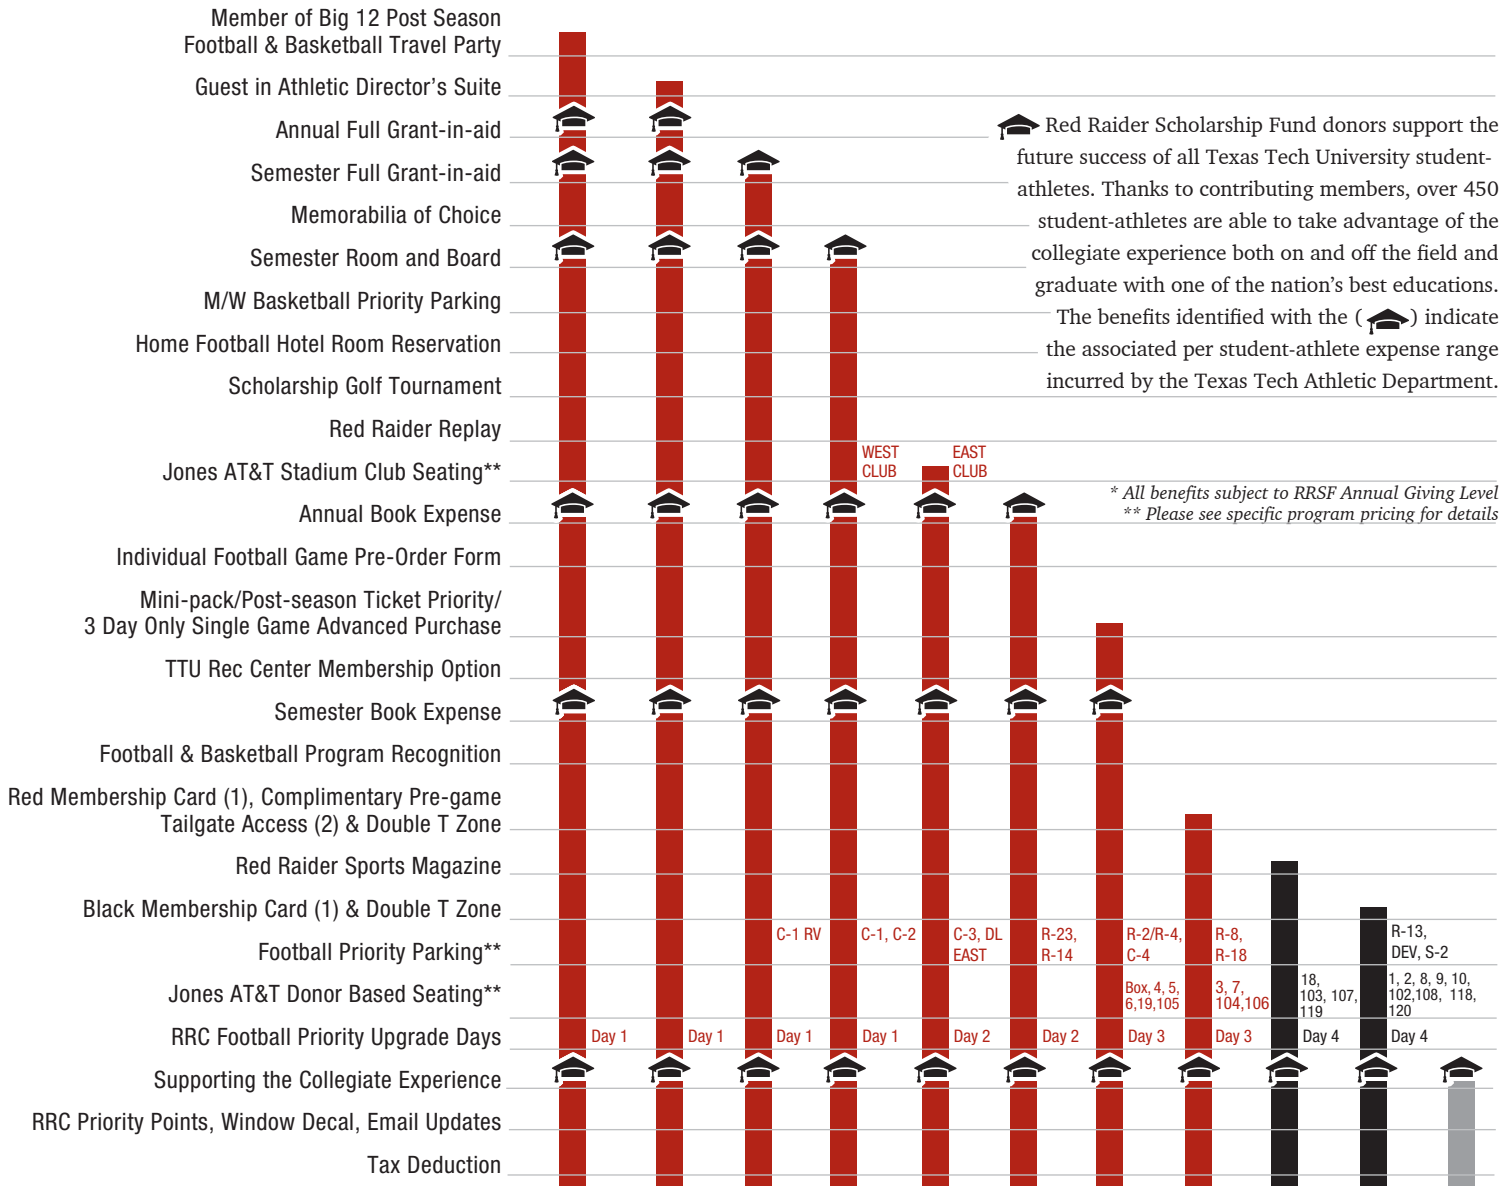

2011 Membership Benefits Chart*

Membership Level	Amount
Athletic Director's Council	\$25,000 & above
Full Ride	\$10,000-\$24,999
Gold Raider	\$7,500-\$9,999
Bronze Raider	\$4,000-\$7,499
Win Raider	\$1,500-\$3,999
Fight Raider	\$750-\$1,499
Go Raider	\$350-\$749
Red Raider	\$200-\$349
Matador	\$150-\$199
Picador	\$100-\$149
Membership	\$1-\$99

Football Priority Parking Qualify for football parking based upon membership level and priority points.

See specific program for pricing details. (*Member must also be a season ticket holder.*)

Black Membership Card(1) and Double T Zone Grants members access to the RRC pre-game tailgate for \$10 per adult and \$5 for children 12 & under. The RRC pre-game tailgate is located in the Athletic Training Center at the south end of Jones AT&T Stadium. Membership card may also be used for a 10% discount at the Double T Zone retail store.

Red Raider Sports Magazine RRC members receive an annual subscription to Red Raider Sports Magazine.

Red Membership Card(1) Complimentary Pre-game Tailgate Access(2) and Double T Zone grants members 2 complimentary meals at the RRC pre-game tailgate. Additional access may be purchased for \$10 per adult and \$5 for children 12 & under. The RRC pre-game tailgate is located in the Athletic Training Center at the south end of Jones AT&T Stadium. Membership card may also be used for a 10% discount at the Double T Zone retail store.